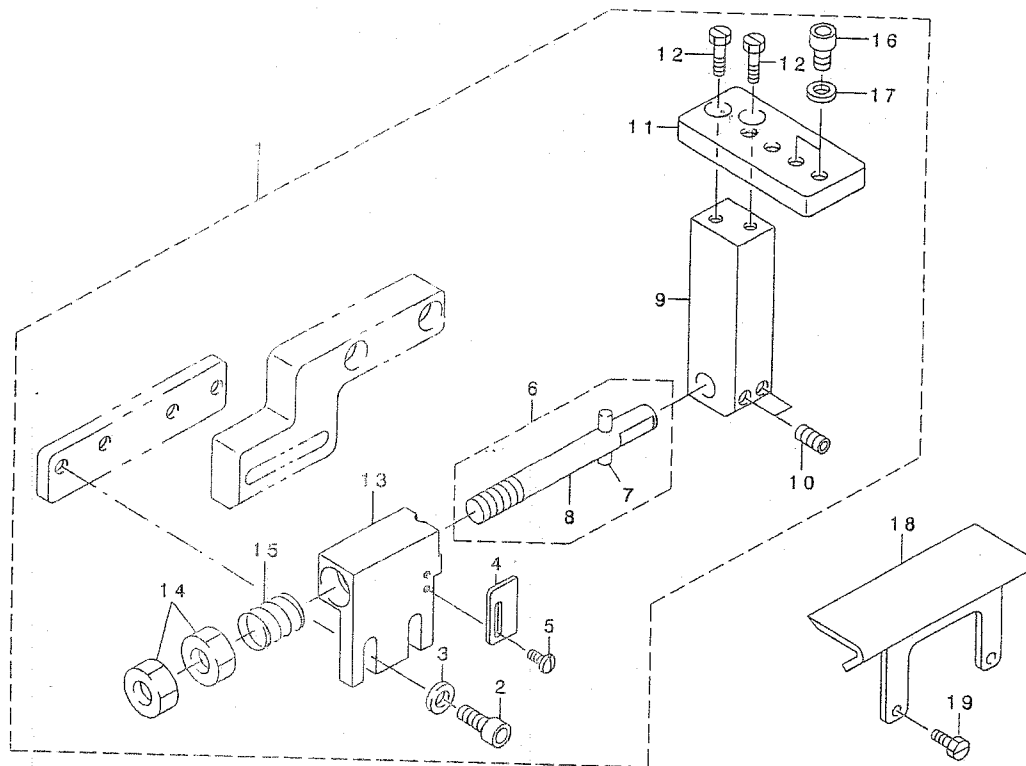

20. SPECIAL ORDER PARTS COMPONENTS

特別注文部品

REF.NO	NOTE	PART NO.	DESCRIPTION	Qty
1		311-41658	RULER FITTING BASE WHOLE ASM.	1
2		311-63306	SCREW (M6X1-15) 62	(2)
3		311-74006	WASHER	(2)
4		311-41807	STOPPER	(1)
5		311-65707	SCREW (M3X0.5-2) 40	(2)
6		311-41955	RULER FITTING BASE SHAFT ASM.	(1)
7		311-77306	SPRING PIN	(1)
8		311-41906	RULER FITTING BASE SHAFT	(1)
9		311-42003	RULER FITTING BASE 5	(1)
10		311-70301	SCREW (M6X1-6) 82	(2)
11		311-41609	RULER FITTING BASE 3	(1)
12		311-63108	SCREW (M5X0.8-10) 62	(2)
13		311-41708	RULER FITTING BASE 4	(1)
14		311-72208	NUT	(2)
15		311-42201	CUTTER LOWER SPRING	(1)
16		311-63702	SCREW (M6X1-10) 62	(2)
17		311-74006	WASHER	(2)
18		311-42102	AUXILIARY COVER	1
19		311-61706	SCREW (M4X0.7-5.4) 60	2