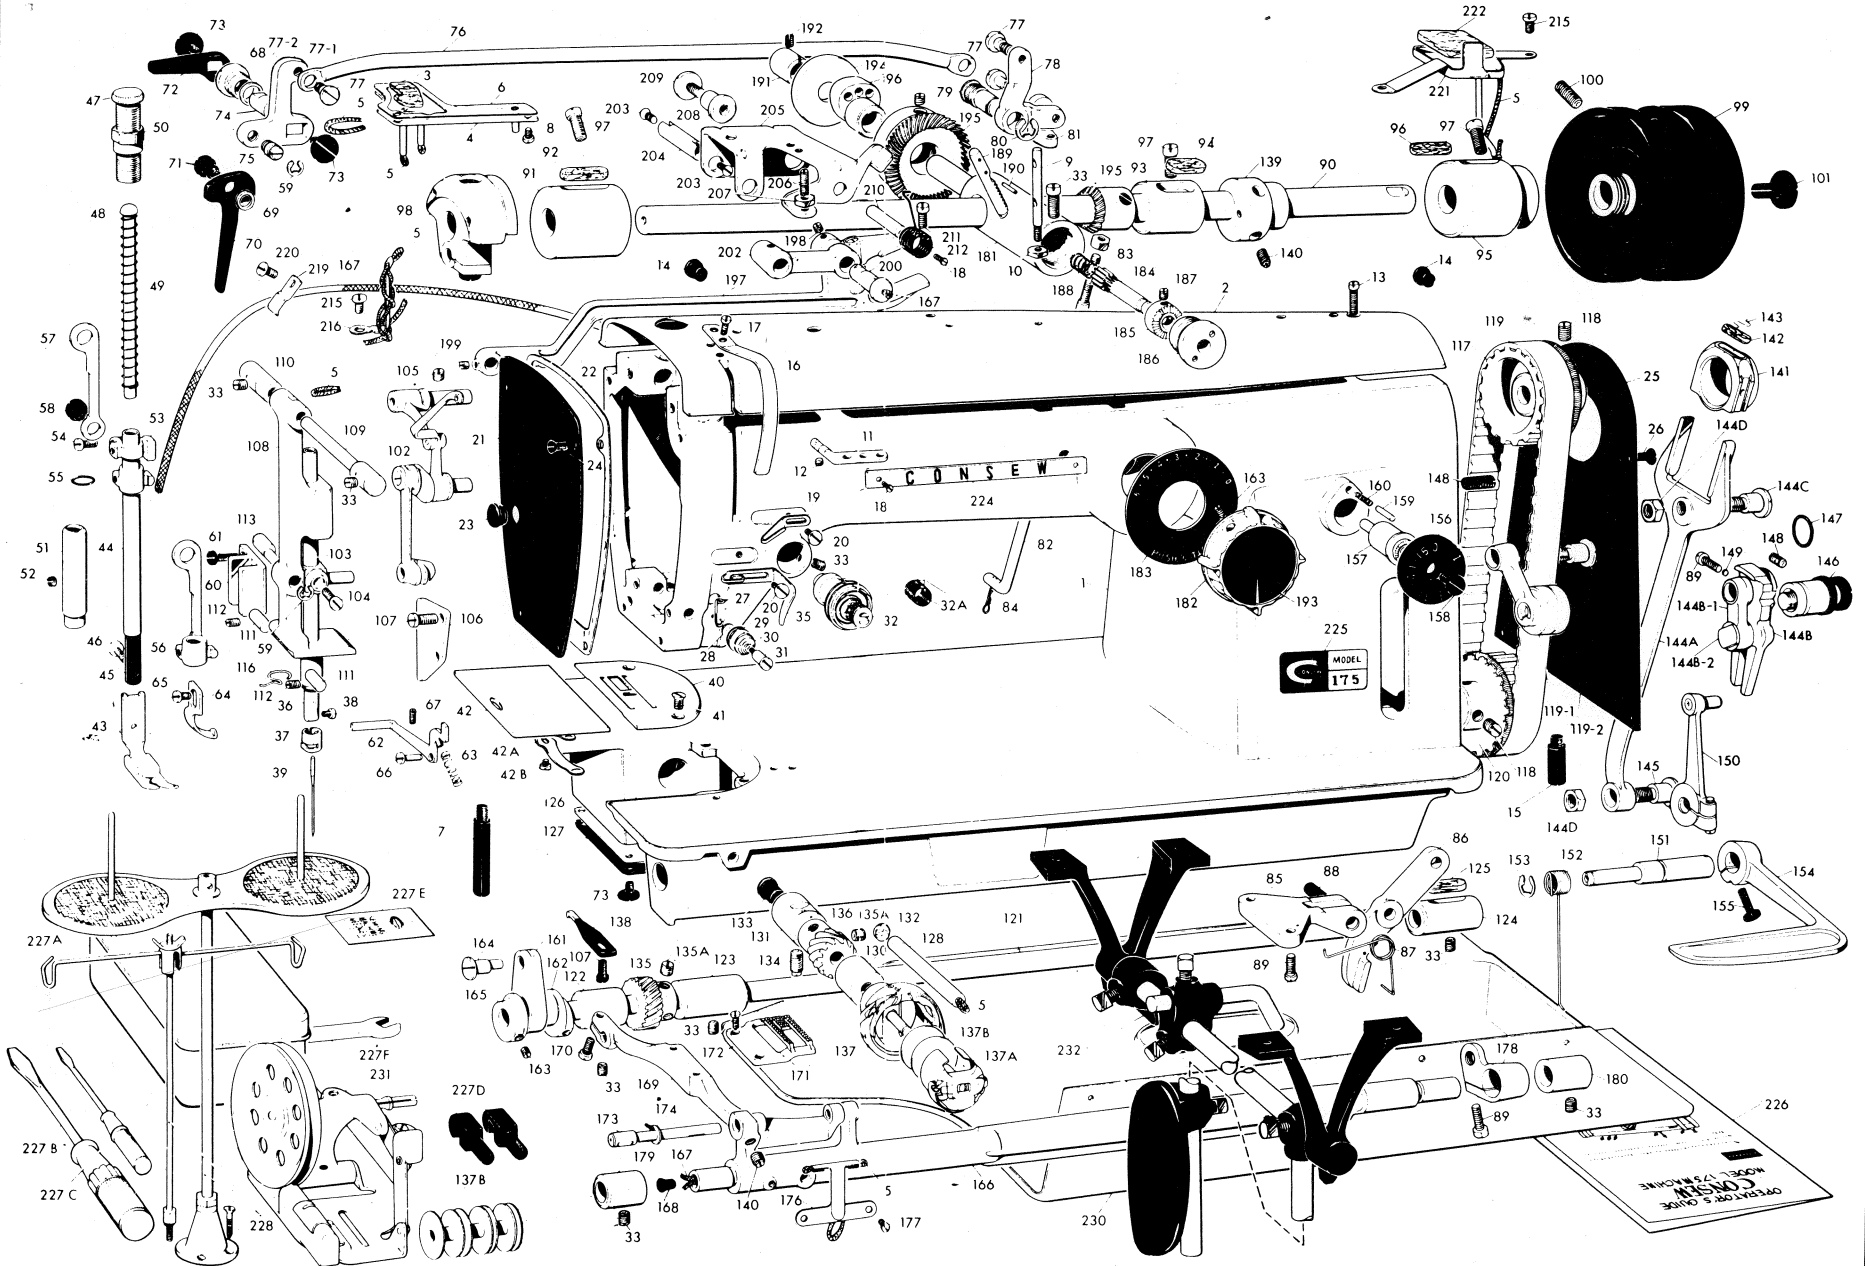

# CONSEW

CONSEW

PARTS FOR MODEL 175RB

	Parts No.	Name		Parts No.	Name		Parts No.	Name
1	2130101-100-E	ARM BED ASSEMBLY	93	2130104-113-A	TOP SHAFT CENTER BUSHING	181	2130107-211-AZ	ZIGZAG WIDTH REGULATOR SHAFT
2	2130101-211-C	ARM COVER PLATE	94	2110406-361	OIL FELT FOR 93	182	1260107-511-B	ZIGZAG WIDTH REGULATOR DIAL
3	2130106-374-A	OIL FELT FOR 4	95	2130104-114-A	TOP SHAFT REAR BUSHING	183	2130107-213	INDICATING PLATE FOR 182
4	2130106-380-A	OIL TRAY, FRONT	96	2130106-364	OIL FELT FOR 95	184	2130107-214	SHAFT FOR 182
5	2130106-311	OIL WICK	97	9531501-256	SET SCREW FOR 91, 93, ETC.	185	2130107-215	RATCHET FOR 182
6	2130106-386	PACKING FOR 4	98	2130102-140	TAKE UP LEVER CRANK COMPLETE	186	2130107-216-AZ	STOPPER FOR 185
7	2120201-152	BED LEG, LEFT	99	2110604-151	HAND WHEEL	187	9501204-279	SET SCREW FOR 185
8	9540916-119	SET SCREW FOR 4	100	9501503-276	SET SCREW FOR 99	188	2130107-217	SPRING FOR 184
9	2110212-311	SPOOL PIN	101	2110604-152	CAP SCREW FOR 99	189	2130107-218	ZIGZAG WIDTH REGULATOR RACK
10	2110602-319	NUT FOR 9	102	2130102-021-A	TAKE UP LEVER COMPLETE	190	1270605-129	SPRING PIN FOR 189
11	2110202-312-C	THREAD GUIDE WITH THREE HOLES	103	2130102-101	NEEDLE BAR BRACKET COMPLETE	191	2130107-233	BUSHING FOR 181
12	9501105-276	SET SCREW FOR 11	104	9541112-256	SET SCREW FOR 103	192	9501203-276	SET SCREW FOR 191
13	9541101-108	SET SCREW FOR 2	105	9501508-276	SET SCREW FOR 102	193	2130107-219	INDEX PLATE FOR 182
14	2110201-254	PLUG FOR SCREW HOLE	106	2130102-123	GUIDE PLATE FOR 102	194	2130107-222	GUIDE PLATE FOR 197
15	2120201-153	BED LEG, RIGHT	107	9531102-256	SET SCREW FOR 106	195	2130107-220	ZIGZAG DRIVE GEAR COMPLETE
16	2130101-241-A	GUARD FOR TAKE UP LEVER	108	2130102-511	NEEDLE BAR ARM	196	2130107-232-A	ZIGZAG DRIVE CAM
17	9540908-279	SET SCREW FOR 16	109	2130102-521	SHAFT FOR 108	197	2130107-241	ZIGZAG DRIVE FORK
18	9540805-101	SET SCREW FOR NAME PLATE	110	2130102-522	BUSHING FOR 109	198	9501204-259	SET SCREW FOR 300
19	2130102-315	THREAD GUIDE, UPPER	111	2130102-524-A	GUIDE PIN FOR 108	199	9501201-259	SET SCREW FOR 113
20	9540916-119	SET SCREW FOR 19 & 35	112	9501101-259	SET SCREW FOR 111	200	2130107-242	JOINT PIN FOR 197
21	2130101-231	FACE COVER PLATE	113	2130102-525	ECCENTRIC PIN FOR 197	202	2130107-243-A	ZIGZAG WIDTH REGULATOR LINK
22	2130101-232	GASKET FOR 21	116	2110202-116	THREAD GUIDE FOR 108	203	9550901-256	SET SCREW FOR 204
23	2120201-234	PLUG FOR 21	117	2130104-160-A	TIMING GEAR, UPPER	204	2130107-244-A	SHAFT FOR 202
24	9561103-267	SET SCREW FOR 21	118	9501604-256	SET SCREW FOR 117 & 120	205	2130107-245-B	ZIGZAG WIDTH REGULATOR ARM
25	2130101-255	BACK COVER PLATE	119-1	2130104-170	TENSION PULLEY COMPLETE	206	9501208-256	ADJUSTING SCREW FOR 205
26	9561103-267	SET SCREW FOR 25	119-2	9015500-036-A	HINGE SCREW FOR 119-1	207	9420123-103	NUT FOR 206
27	2130102-372	THREAD GUIDE FOR 29	120	2130104-250-A	TIMING GEAR, LOWER	208	2130107-223	HINGE PIN FOR 205
28	9030100-063	WASHER FOR 29	121	2130104-211	LOWER SHAFT ONLY	209	2130107-224	CAP SCREW FOR 208
29	2110202-352	SUB TENSION DISC	122	2130104-212	LOWER SHAFT FRONT BUSHING	210	2130107-225	SHAFT FOR 205
30	2110212-355	SUB TENSION SPRING	123	2130104-213	LOWER SHAFT CENTER BUSHING	211	9541207-279	SET SCREW FOR 210
31	9015500-046	SUB TENSION STUD	124	2130104-214	LOWER SHAFT REAR BUSHING	212	2130107-226	SPRING FOR 205
32	2110202-350-F	TENSION COMPLETE	125	2110406-367	OIL FELT FOR 124	215	9541104-256	SET SCREW FOR 216 & 221
32A	2110202-354	CHECK SPRING	126	2130106-523-A	GASKET FOR 127	216	2130106-395-A	OIL WICK RETAINER
33	9501508-276	SET SCREW FOR 32, 109, ETC	127	2130106-522-A	GEAR CASE COVER PLATE	219	2110606-428	OIL WICK CLAMP
35	2130102-316-A	THRED GUIDE, LOWER	128	2130104-511	HOOK SHAFT ONLY	220	9541104-256	SET SCREW FOR 219
36	2130102-111-B	NEEDLE BAR ONLY	130	2130104-512-B	HOOK SHAFT FRONT BUSHING	221	2130106-370-A	OIL TRAY COMPLETE
37	2110212-116-B	THREAD GUIDE FOR 36	131	2130104-521-B	HOOK SHAFT REAR BUSHING	222	2130106-375	OIL FELT FOR 221
38	9540809-259	SET SCREW FOR 39	132	2110406-361	OIL FELT FOR 128	224	2110309-211	NAME PLATE
39	2130102-194	NEEDLE	133	2110202-115-B	PLUG FOR 131	225	2130119-411	MODEL NUMBER PLATE
40	2130103-111	NEEDLE PLATE	134	9501507-256	SET SCREW FOR 131	226	2130119-111	OPERATOR'S GUIDE-BOOK
41	9561103-262	SET SCREW FOR 40	135	2130104-530	LOWER SHAFT GEAR	227	0201211-110-A	ACCESSORY COMPLETE
42	2130103-120	SLIDE PLATE COMPLETE	135A	9501602-276	SET SCREW FOR 135 & 136	227A	0102681-111-A	ACCESSORY BOX
42A	1110301-522	SPRING FOR 42	136	2130104-540	HOOK SHAFT GEAR COMPLETE	227B	0101033-111-D	SCREW DRIVER, LARGE
42B	9540601-119	SET SCREW FOR 42A	137	2130104-300-B	ROTATING HOOK ASSEMBLY	227C	0101023-112-C	SCREW DRIVER, SMALL
43	2130103-220	HINGED FOOT COMPLETE	137A	2130104-301-A	BOBBIN CASE COMPLETE	227D	0201065-173-A	BED HINGE
44	2130103-211	PRESSER BAR ONLY	137B	2120304-321	BOBBIN	227E	2130112-190	NEEDLE COMPLETE
45	2130103-217-A	HINGED FOOT HOLDER	138	2130104-315	HOOK RETAINER	227F	0201033-122-C	WRENCH, SMALL
46	9540903-259	SET SCREW FOR 43	139	2130105-111	FEED CAM	228	0201076-130-A	COTTON STAND
47	2110203-271-A	PRESSURE REGULATOR SCREW	140	9015600-005-A	SET SCREW FOR 139 & 173	230	0202051-124	OIL DRIP PAN
48	2110203-272-A	PRESSURE REGULATOR ROD	141	2110405-112-A	GUIDE FOR FEED FORK	231	2110202-410-C	BOBBIN WINDER ASSEMBLY
49	2120403-214	PRESSER SPRING	142	2110406-369	OIL FELT FOR 141	232	2110103-303-D	KNEE LIFTER COMPLETE
50	2130103-274	NUT FOR 47	143	2110406-371	SPRING FOR 142			
51	2120403-215	BUSHING FOR 44	144	2130105-140-A	FEED FORK COMPLETE			
52	9501501-256	SET SCREW FOR 51	144A	2130105-141	FEED FORK			
53	2110203-231-B	PRESSER BAR GUIDE BRACKET	144B	2130105-310	FEED REGULATOR COMPLETE			
54	9531102-256	SET SCREW FOR 53	144B-1	2110305-302	FEED REGULATOR LINK			
55	9060100-009	THRUST WASHER FOR 53	144B-2	2110305-313	CAP SCREW FOR 144B-1			
56	2110603-241-F	PRESSER BAR LIFTER COMPLETE	144C	9013300-005	JOINT SCREW FOR 144B-1			
57	2110603-242-A	KNEE LIFTER PLATE	144D	9110182-204	NUT FOR 144C & 145			
58	9015500-021	HINGE SCREW FOR 57	145	9015300-036-A	JOINT SCREW FOR 144A			
59	9080200-007	STOP RING FOR 57 & 113	146	2110305-320-A	FULCRUM SHAFT COMPLETE FOR 144B			
60	2130103-233-A	GUIDE FOR 53	147	9050100-007	OIL SEAL FOR 146			
61	9531104-267	SET SCREW FOR 60	148	9015600-006	SET SCREW FOR 146			
62	2130103-411	THREAD TENSION RELEASE	149	2110105-325	SOFT PLUG FOR 146			
63	1210707-576-A	SPRING FOR 62	150	2110605-330-A	FEED REGULATOR ARM			
64	2110213-412	ADJUST PLATE FOR TENSION RELEASE	151	2110605-335	REGULATOR SHAFT			
65	9541104-259	SET SCREW FOR 64	152	2110605-338	SPRING FOR 151			
66	2130103-413	SHAFT FOR 62	153	9080200-001	STOP RING FOR 152			
67	9500904-256	SET SCREW FOR 66	154	2130105-334	FEED REGULATOR HAND LEVER			
68	2130103-254-A	BUSHING FOR 74	155	9541217-107	CLAMP SCREW FOR 154			
69	2130103-353	WASHER FOR 70	156	2110305-350-D	FEED REGULATOR DIAL			
70	2110603-351	PRESSER BAR LIFTER LEVER	157	2130105-305	FEED REGULATOR BUSHING COMPLETE			
71	9015500-049	HINGE SCREW FOR 70	158	9541203-247	LOCK SCREW FOR 156			
72	2110603-315	PRESSER BAR LIFTER CRANK ARM	159	2110305-353-B	STOP PIN FOR 156			
73	9541109-107	SET SCREW FOR 72 & 127	160	2110105-354-A	SPRING FOR 159			
74	2210203-251	KNEE LIFTER BELL CRANK SHAFT	161	2130105-182	FEED LIFTING LINK			
75	9015500-035-A	KNEE LIFTER BELL CRANK PIN	162	2130105-181	FEED LIFTING CAM			
76	2130103-253-A	KNEE LIFTER ROD	163	9501203-279	SET SCREW FOR 165			
77	9015500-047	JOINT SCREW FOR 76 & 78	164	2130105-183	JOINT PIN FOR 161			
77-1	2110603-255	KNEE LIFTER BELL CRANK, LEFT	165	2130105-191	COLLAR FOR 162			
77-2	9030100-012	WASHER FOR 77-1	166	2130105-271	FEED ROCK SHAFT ONLY			
78	2130103-252	KNEE LIFTER BELL CRANK, RIGHT	167	2130106-321	OIL WICK			
79	2130103-255	HINGE SCREW FOR 78	168	2110205-252	PLUG FOR 166			
80	9080200-008	STOP RING FOR 78	169	2130105-221-A	FEED BAR			
81	2110603-313	KNEE LIFTER BELL CRANK LINK	170	9541102-259	SET SCREW FOR 164			
82	2130103-321	KNEE LIFTER PULL ROD	171	2130105-223	FEED DOG			
83	9410125-100	NUT FOR 82	172	9530801-279	SET SCREW FOR 171			
84	2210203-257-A	COTTER PIN FOR 82	173	2110205-225-B	FEED BAR SHAFT			
85	2130103-331	BRACKET FOR 86	174	9030100-036	WASHER FOR 173			
86	2130103-332	KNEE LIFTER RELEASE LEVER	176	2110606-345	OIL WICK RETAINER			
87	2130103-333	SPRING FOR 86	177	9540806-106	SET SCREW FOR 176			
88	2110403-334-A	SHAFT FOR 86	178	2130105-281	FEED ROCK ARM			
89	9541201-256	SET SCREW FOR 85, 149, ETC	179	2110205-231	FRONT BUSHING FOR 166			
90	2130104-111	TOP SHAFT ONLY	180	2110205-232	REAR BUSHING FOR 166			
91	2130104-112-A	TOP SHAFT FRONT BUSHING						
92	2110406-364	OIL FELT FOR 91						